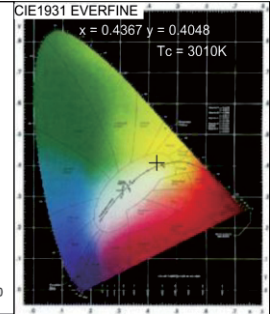

LED LAMP

A5 SERIES

BULB CL37

www.aigostar.com

SPECTRUM >>>

A5 CL37 E14/E27 3W 3000K

warning

- •Please don't drop the lamp or push against it.
- •Please don't disassemble the lamp, don't make alterations.
- •Don't use lids without ventilation openings.