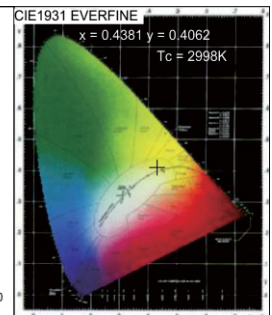

SPECTRUM >>>

A5 CL37 E14/E27 3W 6400K

A5 CL37 E14/E27 3W 3000K

A5 CL37 E14/E27 4W 6400K

A5 CL37 E14/E27 4W 3000K

warning

- Please don't drop the lamp or push against it.
- Please don't disassemble the lamp, don't make alterations.
- Don't use lids without ventilation openings.