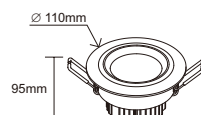

PACKING 1pc/colour box

V	230V	On/Off	≥ 12,500
	25000H		45°
Ra	≥ 80	PF	>0.6
IP	20		optimal Ta=-10°~-45°
Hg	0%		

Size

FOCO COB 3W

FOCO COB 5W
FOCO COB 7W

Size

FOCOLED3X1W

FOCOLED5X1W